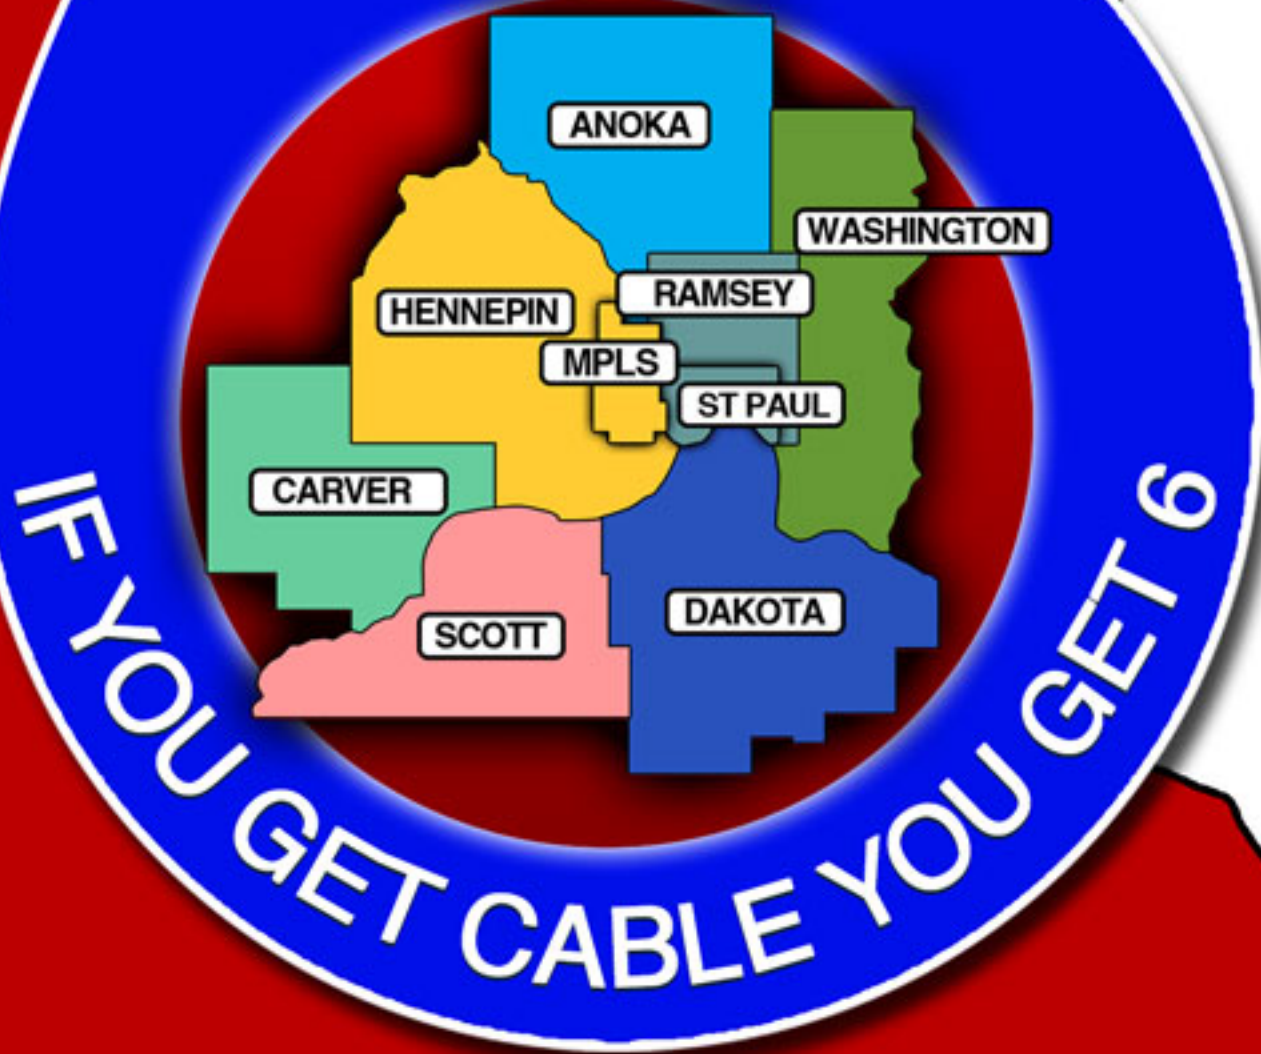

If you are one of the 600,000 households that
subscribe to cable TV in the seven county metro area...
You Subscribe to MCN Channel 6

Metro Cable Network

1229 2nd St NE Minneapolis, MN 55413 • 612.339.3221 • MCN6.org